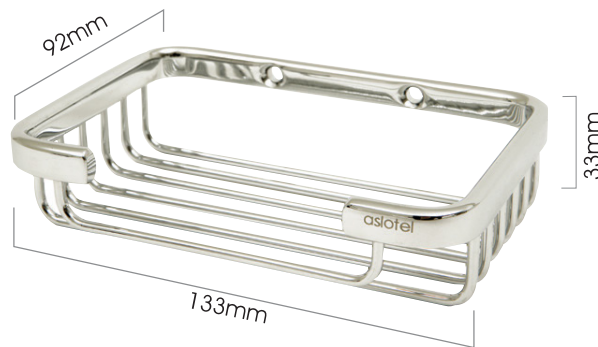

## Aslotel Rectangular Soap Basket

**Product Code:**  
E002062

### Aesthetics

**Colour:**  
Chrome

**Finish:**  
Polished chrome

**Material:**  
Brass with chrome plating

### Technical Information

**Dimensions (mm):**

As shown above

**Construction:**

Brass with chrome plating

**Warranty:**

One year from date of purchase on faulty parts

**HS code:**