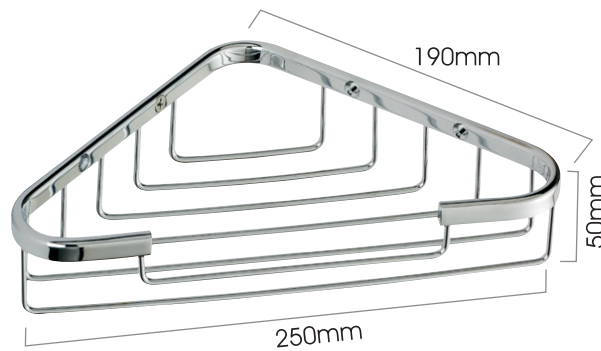

Aslotel Corner Soap Basket

Product Code:
E002054

Aesthetics

Colour:
Chrome

Finish:
Polished chrome

Material:
Brass with chrome plating

Technical Information

Dimensions (mm):

As shown above

Construction:

Brass with chrome plating

Warranty:

One year from date of purchase on faulty parts

HS code:

8302419000

Maintenance & Care