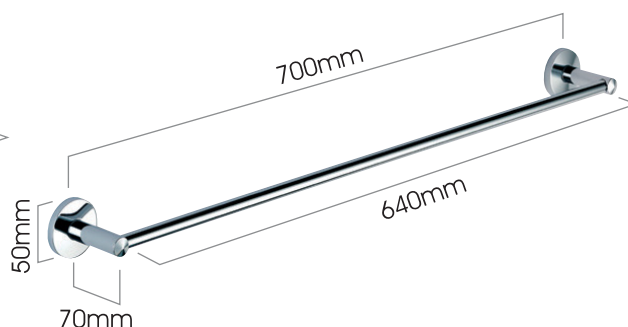

Aslotel Towel Rails

Product Code:

E002053 – Towel rack with under rail

E002057 – Towel rail

Aesthetics

Colour:

Chrome

Finish:

Polished chrome

Material:

Brass with chrome plating

Technical Information

Dimensions (mm):

As shown above

Construction:

Brass with chrome plating