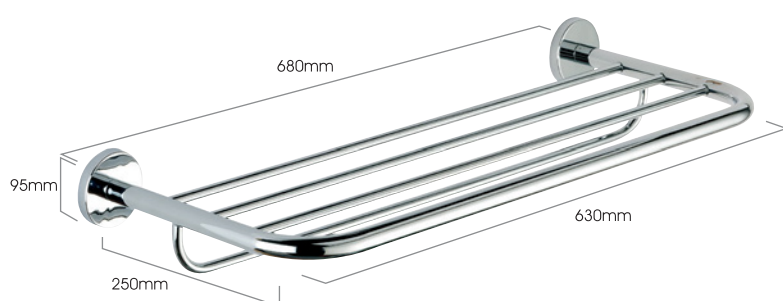

Aslotel Towel Rails

Product Code:

E002053 – Towel rack with under rail

E002057 – Towel rail

Aesthetics

Colour:

Chrome

Finish:

Polished chrome

Material:

Brass with chrome plating

Technical Information

Dimensions (mm):

As shown above

Construction:

Brass with chrome plating