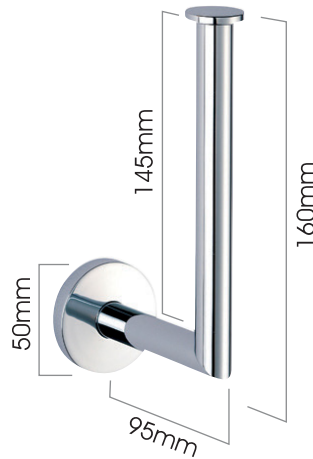

Aslotel Spare Toilet Roll Holder

Product Code:
E002050

Aesthetics

Colour:
Chrome

Finish:
Polished chrome

Material:
Brass with chrome plating

Technical Information

Dimensions (mm):

As shown above

Construction:

Brass with chrome plating

Warranty:

One year from date of purchase on faulty parts

HS code:

8302419000

Maintenance & Care