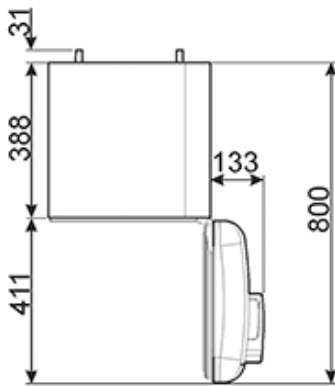

FAB5RPB3

50's Retro style

fridge

free standing

free standing

pastel blue

60 cm

energy rating A+++

Smeg (UK) Ltd
The Magna Building, Wyndyke Furlong, Abingdon
OX14 1DZ
Tel. +44 (0)844 557 9907
Fax +44 (0)844 557 9337