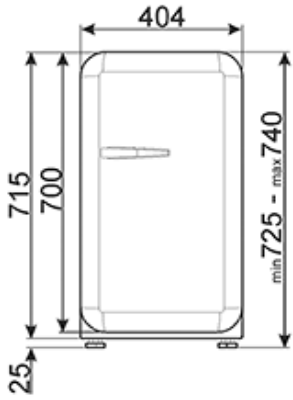

FAB5RPB3

50's Retro style

fridge

free standing

free standing

pastel blue

60 cm

energy rating A+++

Smeg (UK) Ltd
The Magna Building, Wyndyke Furlong, Abingdon
OX14 1DZ
Tel. +44 (0)844 557 9907
Fax +44 (0)844 557 9337