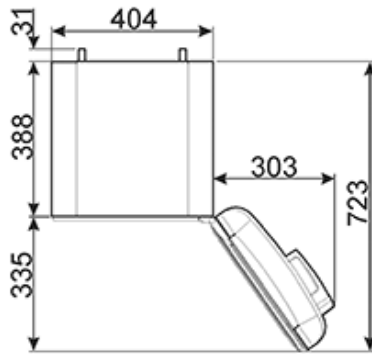

FAB5RPB3

50's Retro style

fridge

free standing

free standing

pastel blue

60 cm

energy rating A+++

Smeg (UK) Ltd
The Magna Building, Wyndyke Furlong, Abingdon
OX14 1DZ
Tel. +44 (0)844 557 9907
Fax +44 (0)844 557 9337