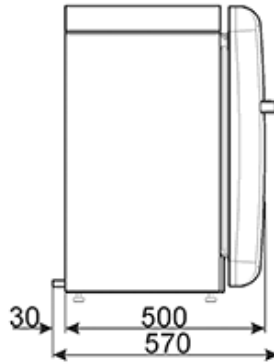

Smeg (UK) Ltd
The Magna Building, Wyndyke Furlong, Abingdon
OX14 1DZ
Tel. +44 (0)844 557 9907
Fax +44 (0)844 557 9337