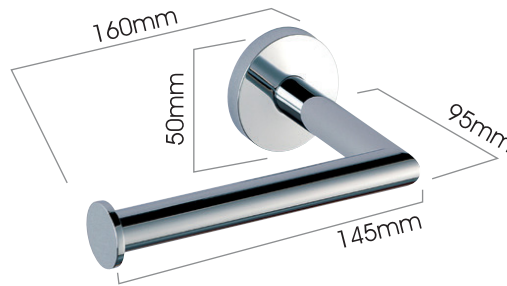

## Aslotel Toilet Roll Holder

**Product Code:**  
E002051

### Aesthetics

**Colour:**  
Chrome

**Finish:**  
Polished chrome

**Material:**  
Brass with chrome plating

### Technical Information

**Dimensions (mm):**

As shown above

**Construction:**

Brass with chrome plating

**Warranty:**

One year from date of purchase on faulty parts

**HS code:**