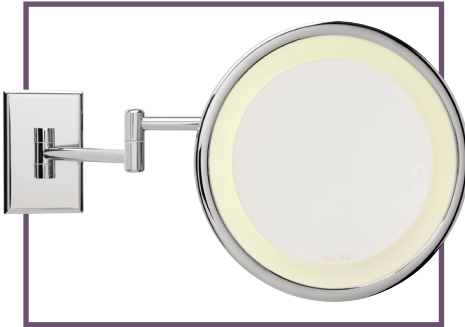

miroir brot infini cosmetic/ shaving bathroom mirror

features

- wall mounted mirror on double extended arm
- fitted with 3x magnification glass as standard (5x or optical glass available as special order)
- available with light as standard or without light as special order
- illuminated on full circumference using LED technology
- direct wiring
- where applicable, standard mirror backing is ivory, other finishes available
- available in chrome as standard, 24ct gold, nickel and titanium finish by special order

colour

chrome – standard
gold, nickel or titanium – special order

product code

E001107 – illuminated, chrome

technical information

dimensions (mm):

240(dia) with 420(l) extension & tilt

voltage: 2340v

output: 6w

construction: solid brass with chrome, 24ct gold, nickel or titanium plated PC LEXAN 920 plastic

approvals: NF EN 60598-1 (2005)

rating: class II, IP23 (zone 3)

warranty: one year from date of purchase on faulty parts