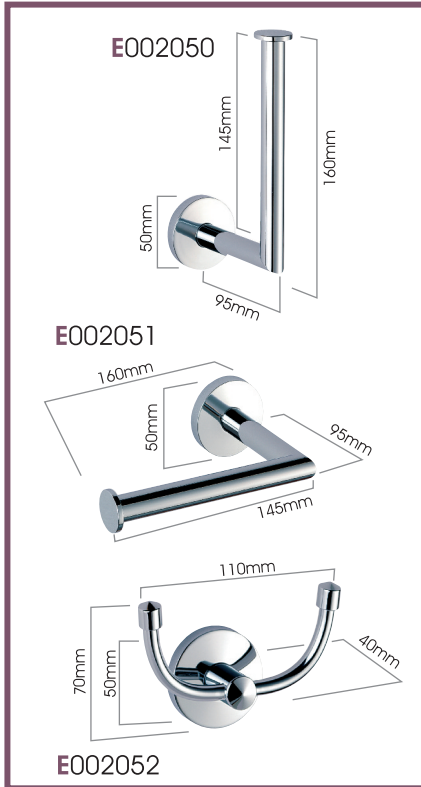

aslotel chrome bathroom fittings

E002050 – spare toilet roll holder

E002051 – toilet roll holder

E002052 – double robe hook

E002053 – towel rack with under rail

technical information

dimensions (mm):

as shown