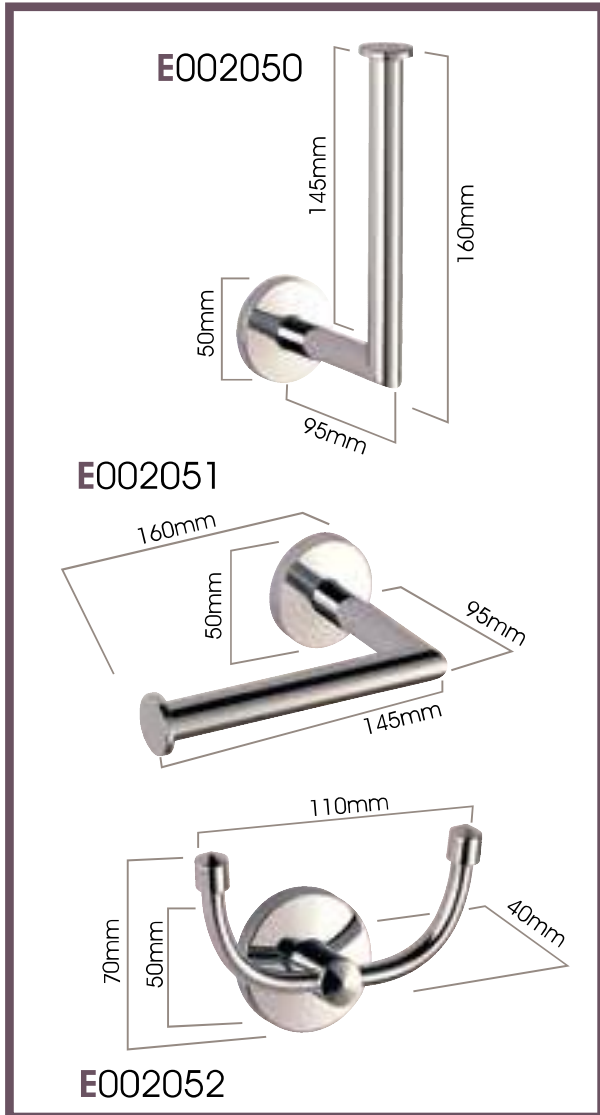

aslotel chrome bathroom fittings

E002050 – spare toilet roll holder

E002051 – toilet roll holder

E002052 – double robe hook

E002053 – towel rack with under rail

technical information

dimensions (mm):

as shown