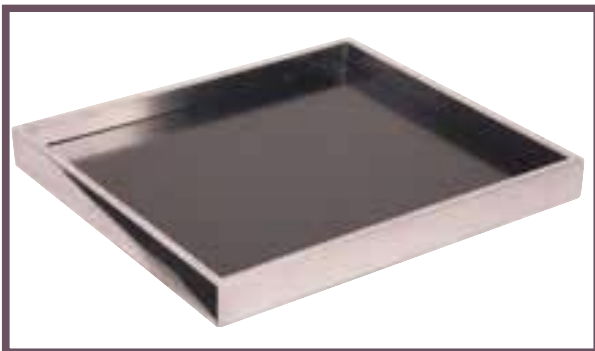

aslotel matt black sachet holder and tray

features

- matt black wooden sachet holder
- holds various sizes of sachets, sticks and milk pots
- one tray with two styles of presentation. chrome frame
- sachet container has hinged lid

colour

matt black with chrome frame around tray

product code

E001500 – sachet container

E001503 – flat black tray

E001504 – chrome and matt black tray

technical information

dimensions (mm):

beverage tray – flat

380(w) x 10(h) x 330(d)

beverage tray with chrome frame

400(w) x 30(h) x 350(d)

sachet container:

160(w) x 110(h) x 200(d)

construction: mdf and lacquer plus chromed metal frame

warranty: one year from date of purchase