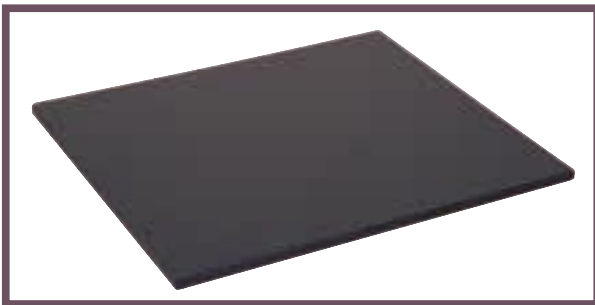

aslotel matt black sachet holder and tray

features

- matt black wooden sachet holder
- holds various sizes of sachets, sticks and milk pots
- one tray with two styles of presentation. chrome frame
- sachet container has hinged lid

colour

matt black with chrome frame around tray

product code

E001500 – sachet container

E001503 – flat black tray

E001504 – chrome and matt black tray

technical information

dimensions (mm):

beverage tray – flat

380(w) x 10(h) x 330(d)

beverage tray with chrome frame

400(w) x 30(h) x 350(d)

sachet container:

160(w) x 110(h) x 200(d)

construction: mdf and lacquer plus chromed metal frame

warranty: one year from date of purchase