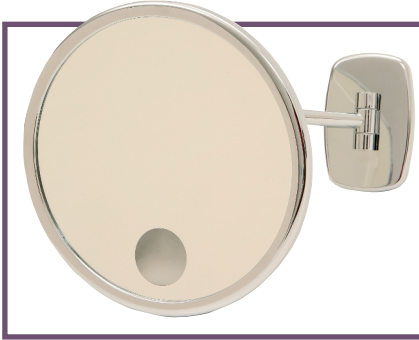

miroir brot reflet cosmetic/ shaving bathroom mirror

features

- wall mounted cosmetic/shaving mirror on single extending arm
- fitted with 3x magnification glass as standard (5x or optical glass available on request)
- available with or without light
- pull switch cord to operate light
- direct wiring
- where applicable, standard mirror backing is ivory, other finishes available
- available in chrome or 24ct gold finish as standard, nickel and titanium finish by special order

Care & Maintenance: Clean with a dry, non-abrasive cloth. **DO NOT** use abrasives or solvents.

colour

chrome or gold – standard
nickel or titanium – special order

product code

- E001101** – reflet illuminated chrome
- E001111** – reflet illuminated gold
- E001151** – reflet non-lit chrome
- E001161** – reflet non-lit gold

technical information

dimensions (mm):

240(dia) with 270(l) extension & tilt

voltage: 220v/240v

output: 25 watt bulb

construction: solid brass with chrome, 24ct gold, nickel or titanium plated PC LEXAN 920 plastic